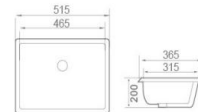

Cutaway View