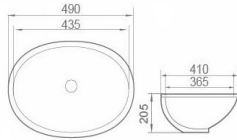

Cutaway View